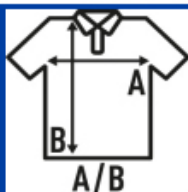

#### SIZE/Size

EU	XS	S	M	L	XL	XXL	3XL	4XL	5XL
Width	47 cm	51 cm	53 cm	55 cm	59 cm	63 cm	65 cm	67 cm	71 cm
Długość	68 cm	70 cm	72 cm	74 cm	76 cm	82 cm	84 cm	86 cm	88 cm

 White (WH)	 Black (BK)	 Red (RD)	 Navy (NY)	 Royal Blue (RB)	 Ash Melange (AS)	 Azzare (AZ)	 Bottle Green (BG)	 Burgundy (BU)
 Chocolate (CH)	 Forest Green (FG)	 Fucsia (FU)	 Graphite (GF)	 Grey Melange (GM)	 Kelly Green (KG)	 Khaki (KH)	 Lime (LM)	 Lavender (LV)
 Light Yellow (LY)	 Orange (OR)	 Pale Green (PG)	 Peach (PH)	 Pink (PK)	 Purple (PU)	 Sand (SA)	 Sky Blue (SK)	 Gold (SY)
 Turquoise (TU)	 Warm Red (WR)	 Zinc (ZC)	 Coral (CO)	 Mustard (MU)	 Mint Green (MG)	 Royal Blue / White (RBWH)	 White / Red (WHRD)	 White / Black (WHBK)
 RED / WHITE (RDWH)	 Navy White (NYWH)	 Aquamarine (AQM)	 White / Navy (WHNY)	 Black / White (BKWH)	 White / Kelly Green (WHKG)	 Burgundy / White (BUWH)	 Bottle Green / White (BGWH)	 Grey melange / White (GMWH)
 Dark grey wash (DGW)	 Burgundy Wash (BUW)	 Dark Blue Wash (DBW)	 Olive Wash (OLW)					